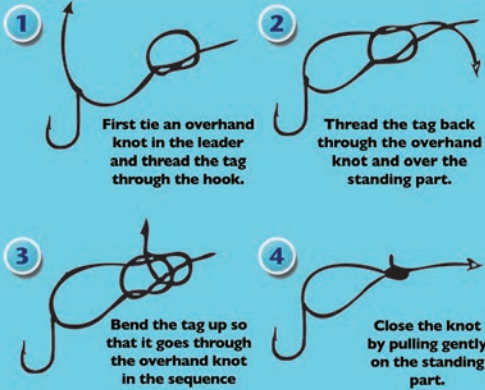

“Knot2Kinky” Single Strand Leader Wire

No Kinks, Ever

THE PERFECTION LOOP