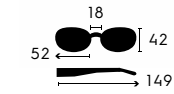

CAREEN

FIT: Medium
WT: 1.1 ozs.
FRAME: TR-90 Grilamid

7397BS - CAREEN BLACK-TORTOISE / SMOKE