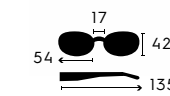

FREELINE

FIT: Medium
WT: 1.1 ozs.
FRAME: Polycarbonate

7706BS - FREELINE MATTE BLACK / SMOKE