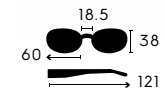

MOROCCO

FIT: Medium
WT: 1.2 ozs.
FRAME: TR-90 Grilamid

7382CSB - MOROCCO CRYSTAL / BLUE MIRROR