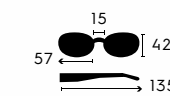

SAND BANK

FIT: Large
WT: 1 oz.
FRAME: Polycarbonate