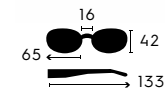

MASTER ANGLER POLARIZED POLYCARBONATE RHINOLENST^{TM}

AcuTint® Polarized Lens System | Shatterproof RhinoLens^{TM} is decentered for distortion-free optics
Hard coated for scratch resistance | 100% UV Protection | Microfiber drawstring case included

MOJARRA

FIT: Medium
WT: 1 oz.
FRAME: TR-90 Grilamid

DOWN SEA

FIT: Large
WT: 1.2 ozs.
FRAME: TR-90 Grilamid

NEW SOLSTICE

FIT: Large
WT: 1 oz.
FRAME: TR-90 Grilamid

RIP CURRENT

FIT: Large
WT: 1 oz.
FRAME: TR-90 Grilamid

WINDLEY

FIT: Medium
WT: 1 oz.
FRAME: TR-90 Grilamid

CHORDATA

FIT: Medium
WT: 1.2 ozs.
FRAME: TR-90 Grilamid