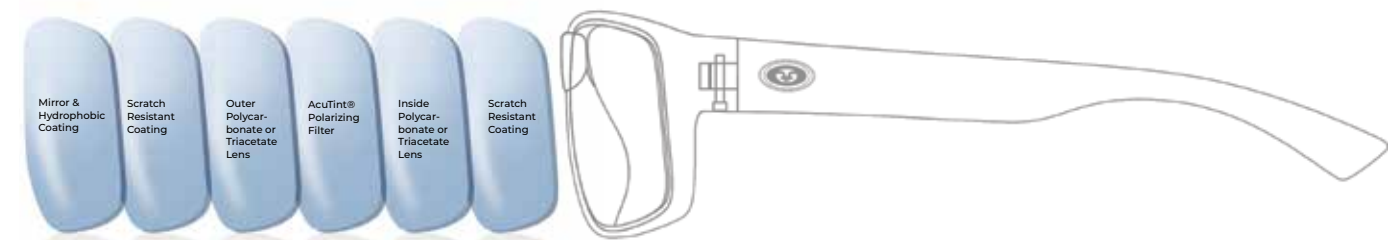

LENS CONSTRUCTION