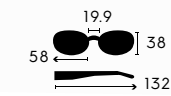

### CALI READERS

FIT: Medium  
 WT: .7 ozs.  
 FRAME: TR-90 Grilamid

7305BA-150 - BLACK / AMBER +1.50  
 7305BA-200 - BLACK / AMBER +2.00  
 7305BA-250 - BLACK / AMBER +2.50

7305BS-150 - BLACK / SMOKE +1.50  
 7305BS-200 - BLACK / SMOKE +2.00  
 7305BS-250 - BLACK / SMOKE +2.50