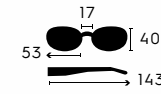

ACTION ANGLER POLARIZED TRIACETATE LENSES

AcuTint® Polarized Lens System | Impact and scratch resistant
Lightweight and durable | 100% UV Protection

STREAMER

FIT: Medium
WT: 1 oz.
FRAME: Polycarbonate

UNA

FIT: Small
WT: .6 ozs.
FRAME: Polycarbonate

HARPER

FIT: Medium
WT: 1.2 ozs.
FRAME: Polycarbonate

CREW

FIT: Medium
WT: .9 ozs.
FRAME: Nickel Silver

MURIEL

FIT: Medium
WT: .9 ozs.
FRAME: Polycarbonate

SAN JOSE

FIT: Medium-Large
WT: 1.2 ozs.
FRAME: Nickel Silver