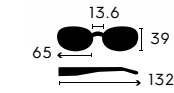

CALI

FIT: Medium
WT: .7 ozs.
FRAME: TR-90 Grilamid