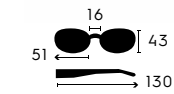

MASTER ANGLER POLARIZED POLYCARBONATE RHINOLENST^{TM}

AcuTint® Polarized Lens System | Shatterproof RhinoLens^{TM} is decentered for distortion-free optics
Hard coated for scratch resistance | 100% UV Protection | Microfiber drawstring case included

MOJARRA

FIT: Medium
WT: 1 oz.
FRAME: TR-90 Grilamid

DOWN SEA

FIT: Large
WT: 1.2 ozs.
FRAME: TR-90 Grilamid

NEW SOLSTICE

FIT: Large
WT: 1 oz.
FRAME: TR-90 Grilamid

RIP CURRENT

FIT: Large
WT: 1 oz.
FRAME: TR-90 Grilamid

WINDLEY

FIT: Medium
WT: 1 oz.
FRAME: TR-90 Grilamid

CHORDATA

FIT: Medium
WT: 1.2 ozs.
FRAME: TR-90 Grilamid